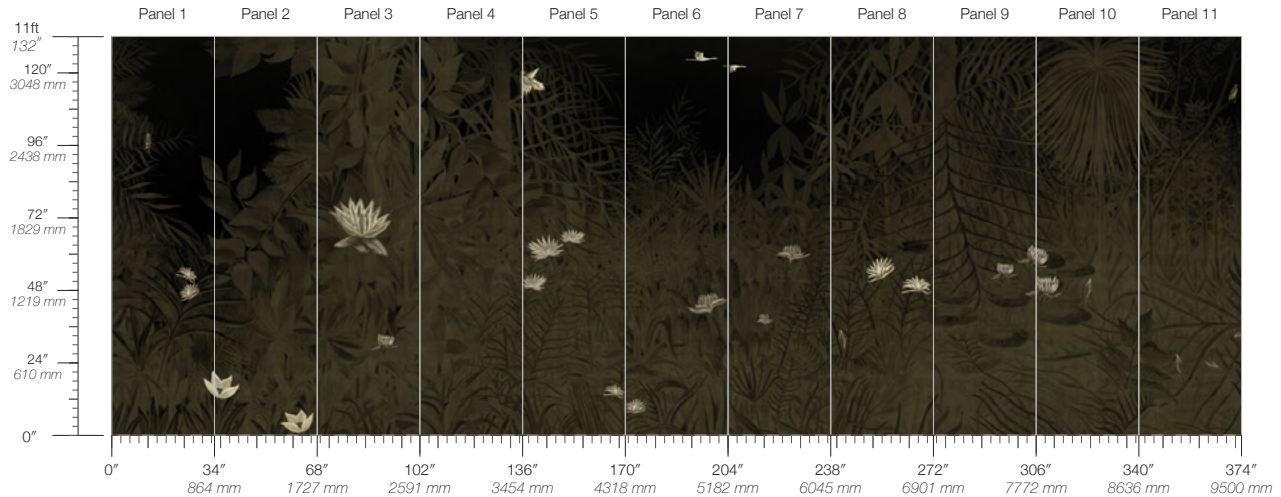

Wanderlust Allure

Suitable for residential and some commercial projects

COLOR
Allure

STOCK
Made to order

REPEAT
Non-repeating

CONTACT
sales@calicowallpaper.com
+1 718 243 1705
57 Lispenard Street
New York, NY 10013 USA

ITEM
4501

MINIMUM
1 panel

LEAD TIME
4 weeks to print

CONTENT
Dutch Metal Leaf

MAINTENANCE
Water-based cleanser

ORIGIN
USA

DISCLAIMER
Panel maps represent mural artwork only. Reference the physical sample for color and texture.

PANEL WIDTH
34" / 864 mm trimmed

FLAMMABILITY
ASTM E84 Adhered Class A

DETAILS
Custom options available

PANEL HEIGHT
132" / 3353 mm standard

ENVIRONMENTAL
Formaldehyde Free,
Heavy Metal Free

PRICE
Available upon request